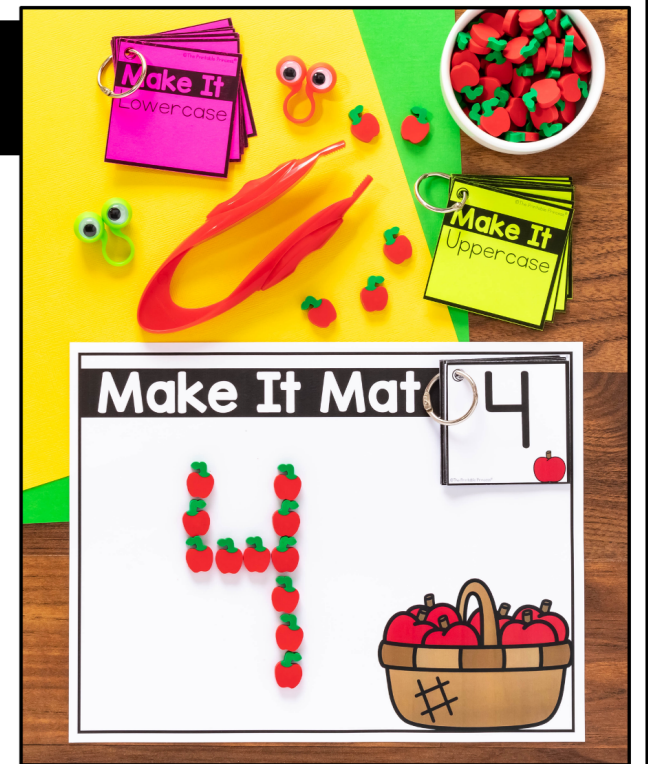

About this resource...

Mini Eraser Mats were designed to help students practice letter and number formation along with building fine motor skills. This resource includes eleven fun seasonal mats with matching uppercase letter, lowercase letter, and numbers to 20 cards as well as one set of generic cards with mat.

These card sets are great for small group, independent practice, and early finishers.

To prepare this activity print and laminate the mat and cards then cut apart the cards. You can punch a hole in the letter/number cards and keep them on a ring for easy organizing. You can also just print and laminate the themed mats and use the generic cards each month. Students can use mini erasers, small manipulatives, wiki sticks or playdough to form the letters/numbers. You can also have them use chunky tweezers for extra fine motor practice.

How to play: Students will select a card from the deck, place the card in the upper right-hand corner of their make it mat, and create the letter or number using the provided manipulatives. **Tip:** Shuffle the cards so that the students are not provided the letters or numbers in order.